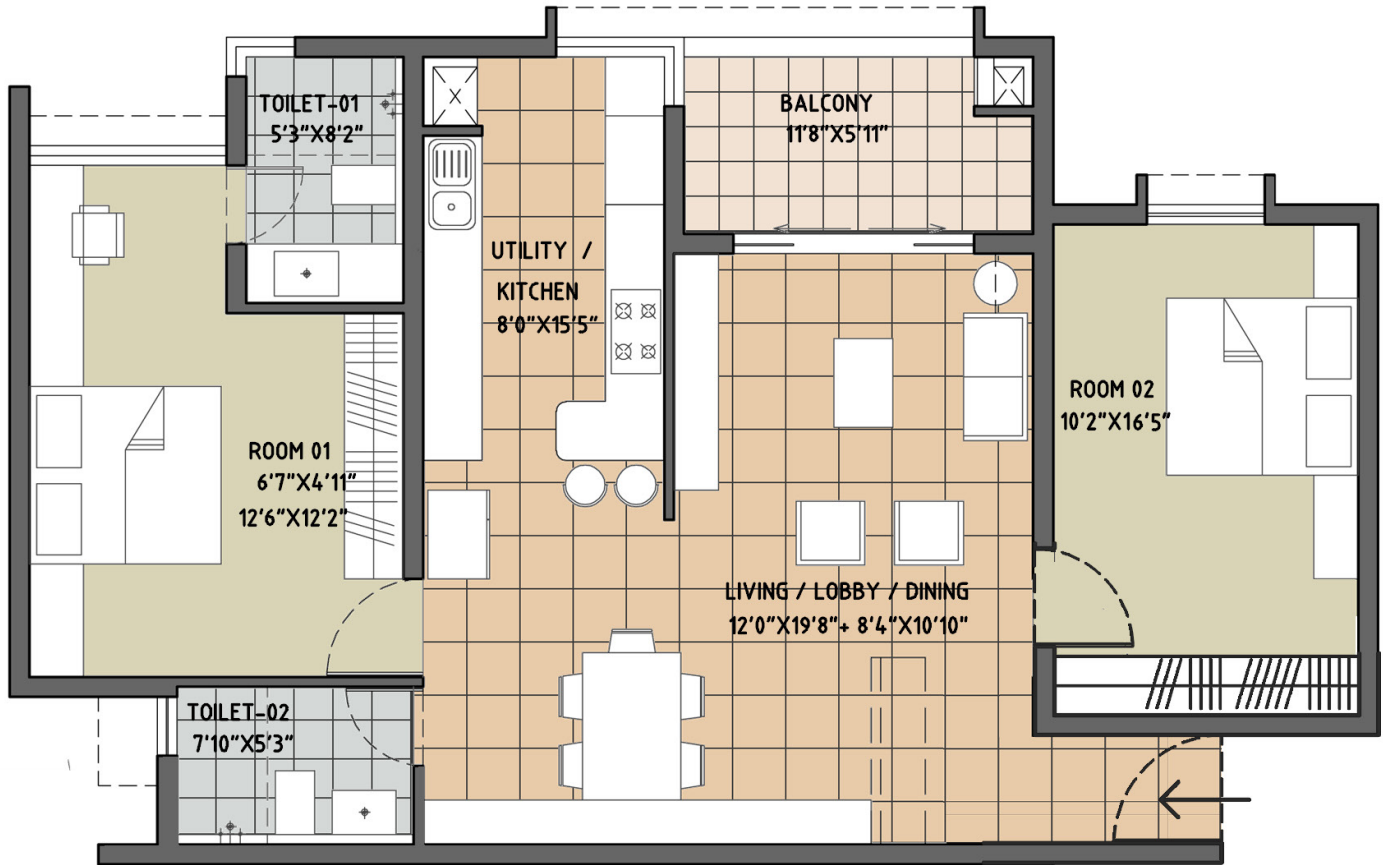

DEODAR BLOCK
TYPICAL FLOOR PLAN: 2 BEDROOM UNIT

APARTMENT NO'S: A G06 - A 706
SUPER BUILT UP AREA: 1390 sq. ft
UNIT TYPE: 2 BEDROOMS + 2 TOILETS

DEODAR BLOCK
TYPICAL FLOOR PLAN: 2 BEDROOM UNIT

APARTMENT NO'S: D G23 - D 723
SUPER BUILT UP AREA: 1390 sq. ft
UNIT TYPE: 2 BEDROOMS + 2 TOILETS