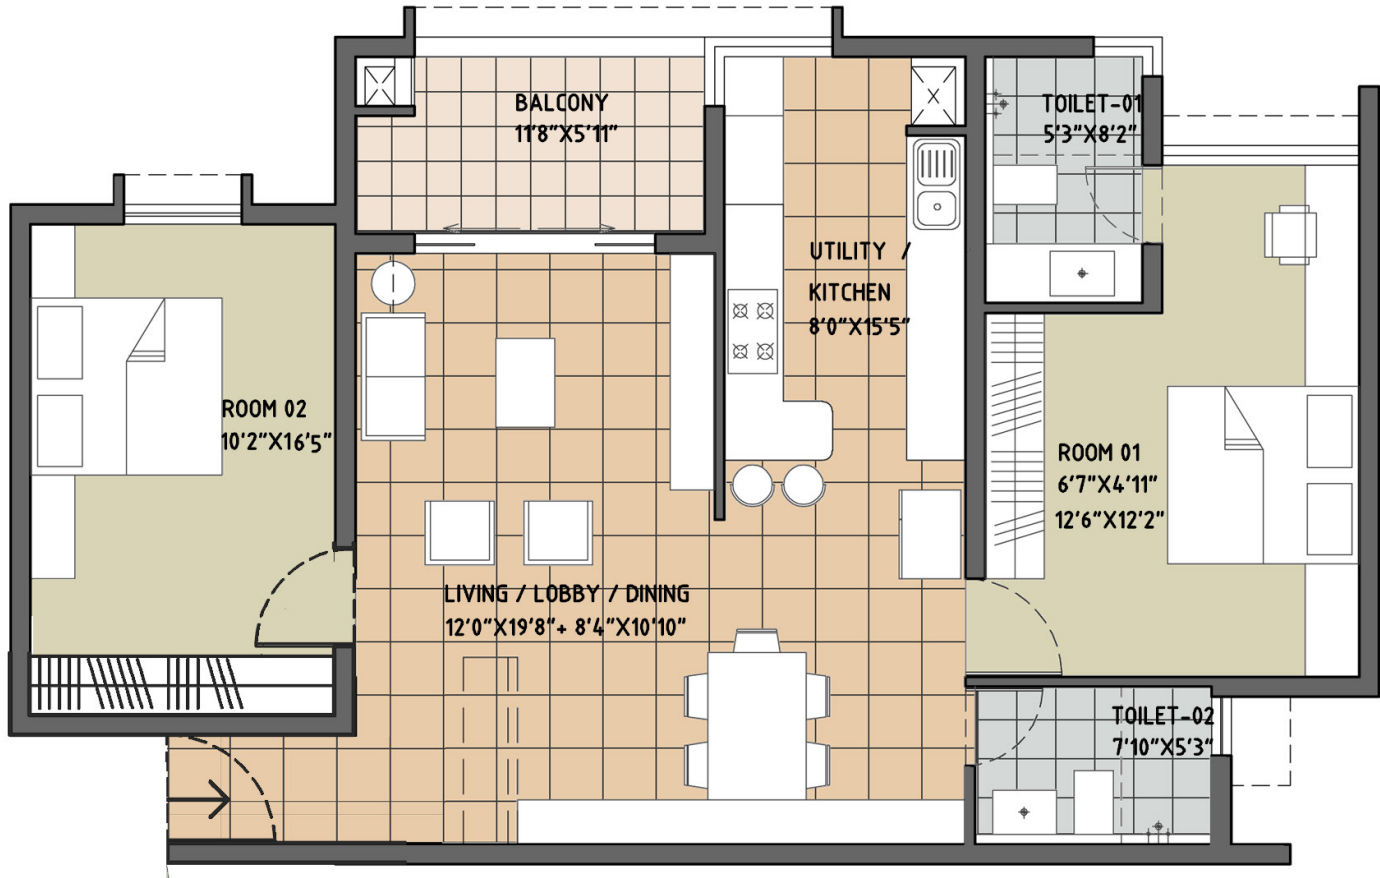

DEODAR BLOCK
TYPICAL FLOOR PLAN: 2 BEDROOM UNIT

APARTMENT NO'S: A G06 - A 706
SUPER BUILT UP AREA: 1390 sq. ft
UNIT TYPE: 2 BEDROOMS + 2 TOILETS

DEODAR BLOCK
TYPICAL FLOOR PLAN: 2 BEDROOM UNIT

APARTMENT NO'S: D G23 - D 723
SUPER BUILT UP AREA: 1390 sq. ft
UNIT TYPE: 2 BEDROOMS + 2 TOILETS